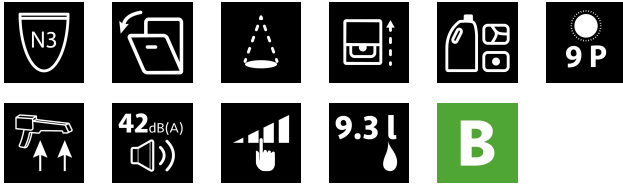

GENERAL INFORMATION

EAN/UPC	8422248110792
Subfamily	Built-in

Power connection

Nominal voltage (V)	220-240
Nominal frequency (Hz)	50
Nominal input power (W)	2158

Product sheet according to EU Regulation 2019/2022 - 2019/2017

Default placement settings	15
Energy consumption in off mode [W]	0,49
Noise level [dBA]	42
Installation type	Built-In

Control panel

Control type	Soft Touch Buttons
Display	LED
Rinse aid control indicator	√
Start delay	1-24h
Remaining time indicator	√
Start/Pause	√

Programmes and functions

Number of programmes	9

Power and water connection

Nominal voltage (V)	220-240
Nominal frequency (Hz)	50
Nominal input power (W)	2158

Installation

Width (mm)	598
Min. height (mm)	815
Max. height (mm)	865
Depth (mm)	550
Adjustable height	√
Built-in width (mm)	600
Inner height (mm)	820
Built-in depth (mm)	580
Maximum door height (mm)	720