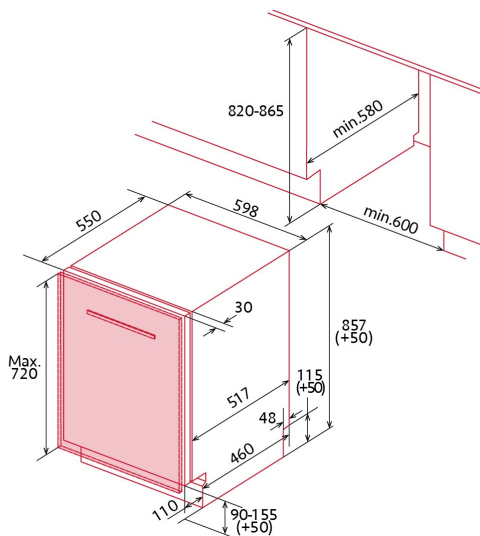

GENERAL INFORMATION

EAN/UPC	8422248110792
Subfamily	Built-in

Power connection

Nominal voltage (V)	220-240
Nominal frequency (Hz)	50
Nominal input power (W)	2158

Product sheet according to EU Regulation 2019/2022 - 2019/2017

Default placement settings	15
Energy consumption in off mode [W]	0,49
Noise level [dBA]	42
Installation type	Built-In

Control panel

Control type	Soft Touch Buttons
Display	LED
Rinse aid control indicator	√
Start delay	1-24h
Remaining time indicator	√
Start/Pause	√

Programmes and functions

Number of programmes	9

Power and water connection

Nominal voltage (V)	220-240
Nominal frequency (Hz)	50
Nominal input power (W)	2158

Installation

Width (mm)	598
Min. height (mm)	815
Max. height (mm)	865
Depth (mm)	550
Adjustable height	√
Built-in width (mm)	600
Inner height (mm)	820
Built-in depth (mm)	580
Maximum door height (mm)	720