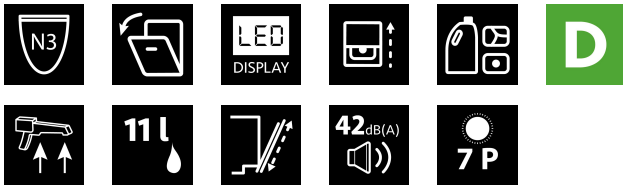

GENERAL INFORMATION

EAN/UPC	8435025787094
Subfamily	Built-in

Power connection

Nominal voltage (V)	220-240
Nominal frequency (Hz)	50
Nominal input power (W)	1800
Electric shock protection	Class I
Power cord length (m)	1,5
Plug type	Type F

Product sheet according to EU Regulation 2019/2022 - 2019/2017

Default placement settings	14
Energy efficiency class	D
Installation type	Built-in

Control panel

Control type	Soft Touch Buttons
Display	LED
Salt control indicator	√
Rinse aid control indicator	√
Start delay	1-24h
Remaining time indicator	√
Start/Pause	√

Programmes and functions

Number of programmes	7
Programme 1 - Name	Intensive
Programme 1 - Temperature (°C)	65
Programme 1 - Duration (mins.)	205
Programme 2 - Name	Normal
Programme 2 - Temperature (°C)	55
Programme 2 - Duration (mins.)	175
Programme 3 - Name	Eco
Programme 3 - Temperature (°C)	45
Programme 3 - Duration (mins.)	235
Programme 4 - Name	Glass
Programme 4 - Temperature (°C)	50
Programme 4 - Duration (mins.)	120
Programme 5 - Name	Express 90'
Programme 5 - Temperature (°C)	65
Programme 5 - Duration (mins.)	90
Programme 6 - Name	Quick 30'
Programme 6 - Temperature (°C)	45
Programme 6 - Duration (mins.)	30
Programme 7 - Name	Soak
Programme 7 - Duration (mins.)	15
Programme 8 - Name	N/A
Programme 9 - Name	N/A
Programme 10 - Name	N/A
Programme 11 - Name	N/A
Programme 12 - Name	N/A

Power and water connection

Nominal voltage (V)	220-240
Nominal frequency (Hz)	50
Nominal input power (W)	1800
Electric shock protection	Class I
Power cord length (m)	1,5
Plug type	Type F
Inlet water hose length (m)	1500
Drainage water hose length (m)	1400

Installation