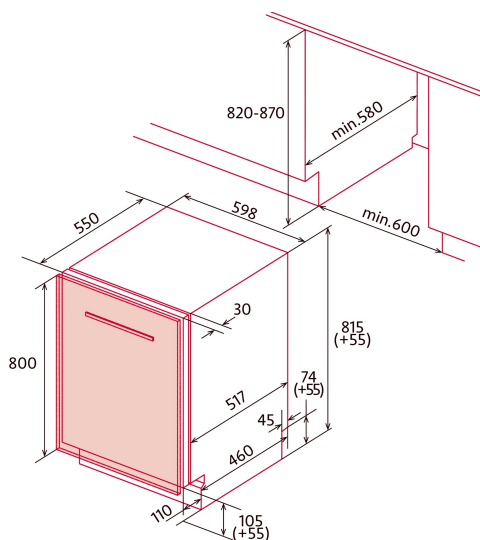

NorCare DW6141 I SL

Cod. 8709

EAN 8435025787094

GENERAL INFORMATION

EAN/UPC	8435025787094
Subfamily	Built-in

Power connection

Nominal voltage (V)	220-240
Nominal frequency (Hz)	50
Nominal input power (W)	1800
Electric shock protection	Class I
Power cord length (m)	1,5
Plug type	Type F

Product sheet according to EU Regulation 2019/2022 - 2019/2017

Default placement settings	14
Energy efficiency class	D
Installation type	Built-in

Control panel

Control type	Soft Touch Buttons
Display	LED
Salt control indicator	√
Rinse aid control indicator	√
Start delay	1-24h
Remaining time indicator	√
Start/Pause	√

Power and water connection

Nominal voltage (V)	220-240
Nominal frequency (Hz)	50
Nominal input power (W)	1800
Electric shock protection	Class I
Power cord length (m)	1,5
Plug type	Type F
Inlet water hose length (m)	1500
Drainage water hose length (m)	1400

Installation

Width (mm)	550
Min. height (mm)	815
Max. height (mm)	815
Depth (mm)	598
Adjustable height	√
Built-in width (mm)	645
Inner height (mm)	890
Built-in depth (mm)	645
Maximum door height (mm)	800
Sliding door	√