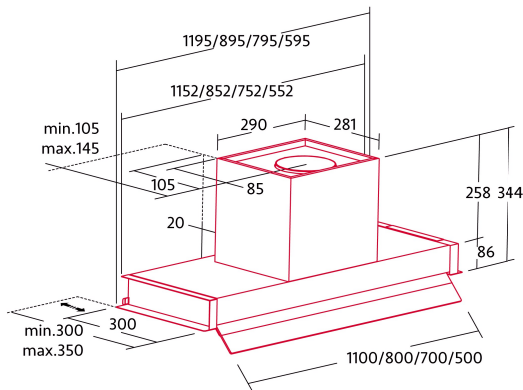

NorBreeze CROWN 80 NO DRIP SS

Cod. 4229

EAN 8435025742291

GENERAL INFORMATION

EAN/UPC	8435025742291
Subfamily	Integrated

Product sheet according to directives EU65/2014 - EN61591, EN60704-2-13, EN50564

AEC (Annual energy consumption) (kWh/year)	24,3
EI class (energy efficiency class)	A+
FDE (fluid dynamic efficiency)	38,5
FDE class (fluid dynamic efficiency class)	A
LE (light efficiency) (lux/W)	21
LE class (light efficiency class)	B
GFE (grease filtering efficiency)	69,5
GFE class (grease filtering efficiency class)	D
Airflow in normal mode MIN (m3/h)	186
Airflow in normal mode MAX (m3/h)	581,4
Airflow in boost mode MIN (m3/h)	799,2
Acoustic power in normal mode MIN (dB)	46
Acoustic power in normal mode MAX (dB)	64
Acoustic power boost mode (dB)	69
Po (energy consumption in off mode) (W)	0,4
Ps (energy consumption in standby mode) (W)	0

Integration directive EU 66/2014

f (time increase factor)	0,6
EI (Energy Efficiency Index)	37,6
QBEP (maximum efficiency at air flow point) (m3/h)	341
PBEP (maximum efficiency at pressure point) (Pa)	329
WBEP (power consumption at maximum efficiency) (W)	80,9
WL (nominal power lighting system) (W)	9
EMIDDLE (Average illuminance on the cooking surface) (lux)	187

External Dimensions

Width (mm)	800
Depth (mm)	300
Maximum total height (mm)	334
Minimum total height (mm)	334
Diamètre de sortie (mm)	150

Characteristics

Motor quantity	1
Motor model	BT5DC-800
Maximum pressure (Pa)	431,4
Filter technology	Malla
Control technology	Electronic Touch Control
Booster	√
Power levels	6
Timer	√
Filter saturation indicator	√
Charcoal filter replacement indicator	√
Dimmer function	√
Connectivity	No
Remote control	-
Display	-

Lighting

Light model	SSLED
Ray technology	LED

Installation

Minimum distance to electric plate (mm)	450
Minimum distance to gas plate (mm)	650
Recirculation option	√
Charcoal filter	-
Back draught shutter	No
Inner shield	√