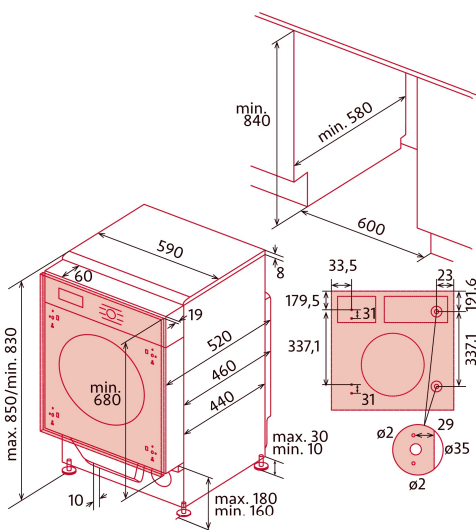

NorCare WD1480 I

Cod. 4198

EAN 8435025741980

GENERAL INFORMATION

EAN/UPC	8435025741980
Subfamily	Washerdryer

Product sheet

Installation type	Built_in
-------------------	----------

Control

Control type	Knob + Soft Touch Buttons
Display	LED
ON/OFF button	✓
Start/Pause	✓
Start delay	1-24h
Wash temperature selector	✓
Spin speed selector	✓
Dry level selector	✓
Child lock indicator	✓
Remaining time indicator	✓

General features

Motor type	AC
Drum type	Stainless Steel
Hatch door diameter [cm]	31
Filter	Accesible
Antibacterial gasket	✓
Foam reduction system	✓
Load self-adjustment	✓
Child lock	✓
Overheating protection	✓

Installation

Width (mm)	590
Min. height (mm)	830
Max. height (mm)	830
Depth (mm)	540
Adjustable height	✓
Built-in width (mm)	600
Inner height (mm)	840
Built-in depth (mm)	580

Power and water connection

Nominal voltage (V)	220-240
Nominal frequency (Hz)	50
Nominal input power (W)	1900
Electric shock protection	Class I
Power cord length (m)	1,5
Plug type	Type F
Inlet water hose length (m)	1
Drainage water hose length (m)	1,6