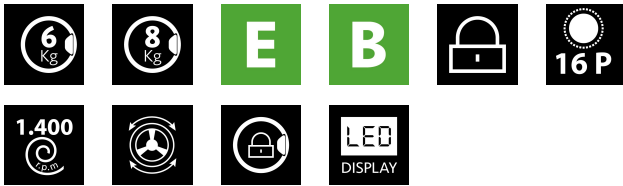

NorCare WD1480 I

Cod. 4198

EAN 8435025741980

GENERAL INFORMATION

EAN/UPC	8435025741980
Subfamily	Washerdryer

Product sheet

Installation type	Built_in

Control

Control type	Knob + Soft Touch Buttons
Display	LED
ON/OFF button	✓
Start/Pause	✓
Start delay	1-24h
Wash temperature selector	✓
Spin speed selector	✓
Dry level selector	✓
Child lock indicator	✓
Remaining time indicator	✓

Programmes and functions

Number of programmes	16
Programme 1 - Name	Cotton
Programme 2 - Name	1 Hour W/D
Programme 3 - Name	Jeans
Programme 4 - Name	Mix
Programme 5 - Name	Rinse and Spin
Programme 6 - Name	Dry only
Programme 7 - Name	Spin Only
Programme 8 - Name	Quick
Programme 9 - Name	Sport Wear
Programme 10 - Name	Baby Care
Programme 11 - Name	Wool
Programme 12 - Name	Wash and Dry
Programme 13 - Name	20°C
Programme 14 - Name	ECO 40-60
Programme 15 - Name	Intensive
Programme 16 - Name	Customized
Pre-wash function	✓
Extra rinse function	✓
Add clothes function	✓
Automatic cleaning function	✓

General features

Motor type	AC
Drum type	Stainless Steel
Hatch door diameter [cm]	31
Filter	Accesible
Antibacterial gasket	✓
Foam reduction system	✓
Load self-adjustment	✓
Child lock	✓
Overheating protection	✓

Installation

Width (mm)	590
Min. height (mm)	830
Max. height (mm)	830
Depth (mm)	540
Adjustable height	✓
Built-in width (mm)	600
Inner height (mm)	840
Built-in depth (mm)	580

Power and water connection