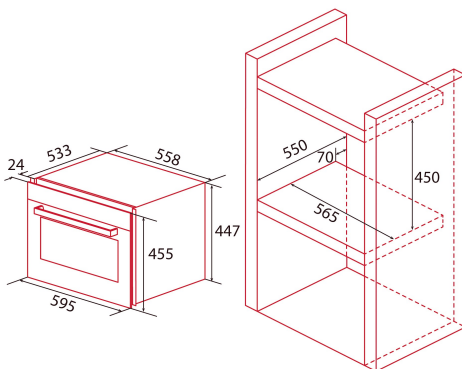

NorCare VC 4800 SW

Cod. 4185

EAN 8422248111294

Norcare VC 4800 DB 4184

GENERAL INFORMATION

EAN/UPC	8422248111294
Subfamily	Wine Cooler

Product sheet according to EU Regulation 2019/2016

Category	2
Energy efficiency class	F
Energy consumption [kWh/year]	99
Climate class	SN/N/ST
Noise emissions [dBA]	43
Installation type	Built-In

Illumination

Refrigerator light	√
LED light	√

Power and water connection

Nominal voltage (V)	220-240
Nominal frequency (Hz)	50
Nominal input power (W)	80
Electric shock protection	Class I
Power cord length (m)	1,2
Plug type	Type F

Control

Control type	Electronic
Display	LED
Cooling system	No Frost

Installation

Width (mm)	595
Height (mm)	455
Depth (mm)	533
Built-in width (mm)	565
Built-in depth (mm)	555
Reversible doors	√
Door opening side	Right and Left