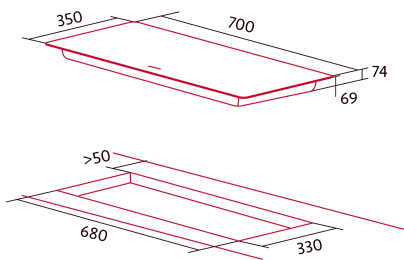

NorCook IH N7003 BK

Cod. 4126

EAN 8435025741263

4126_NorCook IH N7003 BK

GENERAL INFORMATION

EAN/UPC	8435025741263
Subfamily	Induction

Product sheet

Number of cooking zones	3
Zone 1: Technology	Induction
Zone 1: Type of zone	Simple
Zone 1: Position	Front Left
Zone 1: Zone diameter (mm)	18
Zone 1: Power (kW)	1,4
Zone 1: Consumption (Wh / kg)	181
Zone 1B: Zone diameter (mm)	N/A
Zone 1C: Zone diameter (mm)	N/A
Zone 2: Technology	Induction
Zone 2: Type of zone	Simple
Zone 2: Position	Rear Centre
Zone 2: Zone diameter (mm)	18
Zone 2: Power (kW)	1,4
Zone 2: Consumption (Wh / kg)	181
Zone 2B: Zone diameter (mm)	N/A
Zone 2C: Zone diameter (mm)	N/A
Zone 3: Technology	Induction
Zone 3: Type of zone	Simple
Zone 3: Position	Right
Zone 3: Zone diameter (mm)	22
Zone 3: Power (kW)	2,3
Zone 3: Booster (kW)	3
Zone 3: Consumption (Wh / kg)	183
Zone 3B: Zone diameter (mm)	N/A
Zone 3C: Zone diameter (mm)	N/A
Zone 4: Technology	N/A
Zone 4: Type of zone	N/A
Zone 4: Position	N/A
Zone 4: Zone diameter (mm)	N/A
Zone 4B: Zone diameter (mm)	N/A
Zone 4C: Zone diameter (mm)	N/A
Zone 5: Technology	N/A
Zone 5: Type of zone	N/A
Zone 5: Position	N/A
Zone 5: Zone diameter (mm)	N/A
Zone 5B: Zone diameter (mm)	N/A
Zone 5C: Zone diameter (mm)	N/A
Zone 6: Technology	N/A
Zone 6: Type of zone	N/A
Zone 6: Position	N/A
Zone 6: Zone diameter (mm)	N/A
Zone 6B: Zone diameter (mm)	N/A
Zone 6C: Zone diameter (mm)	N/A

Dimensions

Width (mm)	700
Height (mm)	74
Depth (mm)	350
Built-in width (mm)	680
Built-in depth (mm)	330
Easy installation system	Quick Fix

Finishing

Material	Glass
Bevel	Front
Frame	No
Cooking supports	N/A