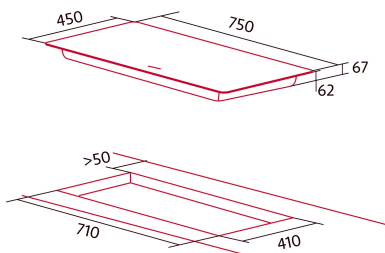

GENERAL INFORMATION

EAN/UPC	8435025741171
Subfamily	Radiant

Product sheet

Number of cooking zones	2
Zone 1: Technology	Radiant
Zone 1: Type of zone	Double
Zone 1: Position	Left
Zone 1: Zone diameter (mm)	27
Zone 1: Power (kW)	2,4
Zone 1: Consumption (Wh / kg)	193,5
Zone 1B: Zone diameter (mm)	21
Zone 1B: Power (kW)	1,5
Zone 1C: Zone diameter (mm)	N/A
Zone 2: Technology	Radiant
Zone 2: Type of zone	Simple
Zone 2: Position	Right
Zone 2: Zone diameter (mm)	18
Zone 2: Power (kW)	1,8
Zone 2: Consumption (Wh / kg)	146,2
Zone 2B: Zone diameter (mm)	N/A
Zone 2C: Zone diameter (mm)	N/A
Zone 3: Technology	N/A
Zone 3: Type of zone	N/A
Zone 3: Position	N/A
Zone 3: Zone diameter (mm)	N/A
Zone 3B: Zone diameter (mm)	N/A
Zone 3C: Zone diameter (mm)	N/A
Zone 4: Technology	N/A
Zone 4: Type of zone	N/A
Zone 4: Position	N/A
Zone 4: Zone diameter (mm)	N/A
Zone 4B: Zone diameter (mm)	N/A
Zone 4C: Zone diameter (mm)	N/A
Zone 5: Technology	N/A
Zone 5: Type of zone	N/A
Zone 5: Position	N/A
Zone 5: Zone diameter (mm)	N/A
Zone 5B: Zone diameter (mm)	N/A
Zone 5C: Zone diameter (mm)	N/A
Zone 6: Technology	N/A
Zone 6: Type of zone	N/A
Zone 6: Position	N/A
Zone 6: Zone diameter (mm)	N/A
Zone 6B: Zone diameter (mm)	N/A
Zone 6C: Zone diameter (mm)	N/A

Dimensions

Width (mm)	750
Height (mm)	67
Depth (mm)	450
Built-in width (mm)	710
Built-in depth (mm)	410
Easy installation system	Quick Fix

Finishing

Material	Glass
Bevel	Front
Frame	No
Cooking supports	N/A

Control