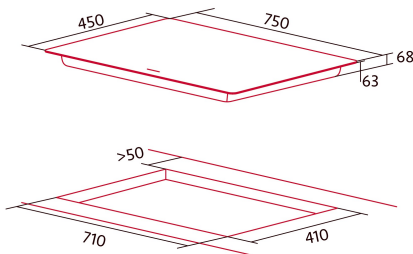

NorCook IV N7503 BK

Cod. 4115

EAN 8435025741157

4115_NorCook IV N7503 BK

GENERAL INFORMATION

EAN/UPC	8435025741157
Subfamily	Mixed

Product sheet

Number of cooking zones	3
Zone 1: Technology	Radiant
Zone 1: Type of zone	Triple
Zone 1: Position	Left
Zone 1: Zone diameter (mm)	27
Zone 1: Power (kW)	2,7
Zone 1: Consumption (Wh / kg)	140,1
Zone 1B: Zone diameter (mm)	21
Zone 1B: Power (kW)	1,95
Zone 1C: Zone diameter (mm)	14,5
Zone 1C: Power (kW)	1,05
Zone 2: Technology	Induction
Zone 2: Type of zone	Simple
Zone 2: Position	Rear Centre
Zone 2: Zone diameter (mm)	18
Zone 2: Power (kW)	1,4
Zone 2: Consumption (Wh / kg)	184,9
Zone 2B: Zone diameter (mm)	N/A
Zone 2C: Zone diameter (mm)	N/A
Zone 3: Technology	Induction
Zone 3: Type of zone	Simple
Zone 3: Position	Front Right
Zone 3: Zone diameter (mm)	22
Zone 3: Power (kW)	2,3
Zone 3: Booster (kW)	3
Zone 3: Consumption (Wh / kg)	176,3
Zone 3B: Zone diameter (mm)	N/A
Zone 3C: Zone diameter (mm)	N/A
Zone 4: Technology	N/A
Zone 4: Type of zone	N/A
Zone 4: Position	N/A
Zone 4: Zone diameter (mm)	N/A
Zone 4B: Zone diameter (mm)	N/A
Zone 4C: Zone diameter (mm)	N/A
Zone 5: Technology	N/A
Zone 5: Type of zone	N/A
Zone 5: Position	N/A
Zone 5: Zone diameter (mm)	N/A
Zone 5B: Zone diameter (mm)	N/A
Zone 5C: Zone diameter (mm)	N/A
Zone 6: Technology	N/A
Zone 6: Type of zone	N/A
Zone 6: Position	N/A
Zone 6: Zone diameter (mm)	N/A
Zone 6B: Zone diameter (mm)	N/A
Zone 6C: Zone diameter (mm)	N/A

Dimensions

Width (mm)	750
Height (mm)	68
Depth (mm)	450
Built-in width (mm)	710
Built-in depth (mm)	410
Easy installation system	Quick Fix

Finishing

Material	Glass
Bevel	Front
Frame	No
Cooking supports	N/A