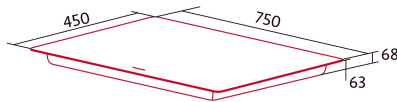

NorCook IV N7502 BK

Cod. 4114

EAN 8435025741140

4114_NorCook IV N7502 BK

GENERAL INFORMATION

EAN/UPC	8435025741140
Subfamily	Mixed

Product sheet

Number of cooking zones	2
Zone 1: Technology	Radiant
Zone 1: Type of zone	Double
Zone 1: Position	Left
Zone 1: Zone diameter (mm)	27
Zone 1: Power (kW)	2,4
Zone 1: Consumption (Wh / kg)	193,5
Zone 1B: Zone diameter (mm)	21
Zone 1B: Power (kW)	1,5
Zone 1C: Zone diameter (mm)	N/A
Zone 2: Technology	Induction
Zone 2: Type of zone	Simple
Zone 2: Position	Right
Zone 2: Zone diameter (mm)	22
Zone 2: Power (kW)	2,3
Zone 2: Booster (kW)	3
Zone 2: Consumption (Wh / kg)	176,3
Zone 2B: Zone diameter (mm)	N/A
Zone 2C: Zone diameter (mm)	N/A
Zone 3: Technology	N/A
Zone 3: Type of zone	N/A
Zone 3: Position	N/A
Zone 3: Zone diameter (mm)	N/A
Zone 3B: Zone diameter (mm)	N/A
Zone 3C: Zone diameter (mm)	N/A
Zone 4: Technology	N/A
Zone 4: Type of zone	N/A
Zone 4: Position	N/A
Zone 4: Zone diameter (mm)	N/A
Zone 4B: Zone diameter (mm)	N/A
Zone 4C: Zone diameter (mm)	N/A
Zone 5: Technology	N/A
Zone 5: Type of zone	N/A
Zone 5: Position	N/A
Zone 5: Zone diameter (mm)	N/A
Zone 5B: Zone diameter (mm)	N/A
Zone 5C: Zone diameter (mm)	N/A
Zone 6: Technology	N/A
Zone 6: Type of zone	N/A
Zone 6: Position	N/A
Zone 6: Zone diameter (mm)	N/A
Zone 6B: Zone diameter (mm)	N/A
Zone 6C: Zone diameter (mm)	N/A

Dimensions

Width (mm)	750
Height (mm)	68
Depth (mm)	450
Built-in width (mm)	710
Built-in depth (mm)	410
Easy installation system	Quick Fix

Finishing

Material	Glass
Bevel	Front
Frame	No
Cooking supports	N/A