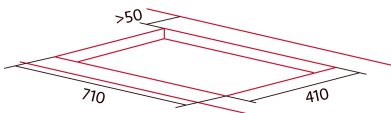

NorCook IV N7502 BK

Cod. 4114

EAN 8435025741140

4114_NorCook IV N7502 BK

GENERAL INFORMATION

EAN/UPC	8435025741140
Subfamily	Mixed

Product sheet

Number of cooking zones	2
Zone 1: Technology	Radiant
Zone 1: Type of zone	Double
Zone 1: Position	Left
Zone 1: Zone diameter (mm)	27
Zone 1: Power (kW)	2,4
Zone 1: Consumption (Wh / kg)	193,5
Zone 1B: Zone diameter (mm)	21
Zone 1B: Power (kW)	1,5
Zone 1C: Zone diameter (mm)	N/A
Zone 2: Technology	Induction
Zone 2: Type of zone	Simple
Zone 2: Position	Right
Zone 2: Zone diameter (mm)	22
Zone 2: Power (kW)	2,3
Zone 2: Booster (kW)	3
Zone 2: Consumption (Wh / kg)	176,3
Zone 2B: Zone diameter (mm)	N/A
Zone 2C: Zone diameter (mm)	N/A
Zone 3: Technology	N/A
Zone 3: Type of zone	N/A
Zone 3: Position	N/A
Zone 3: Zone diameter (mm)	N/A
Zone 3B: Zone diameter (mm)	N/A
Zone 3C: Zone diameter (mm)	N/A
Zone 4: Technology	N/A
Zone 4: Type of zone	N/A
Zone 4: Position	N/A
Zone 4: Zone diameter (mm)	N/A
Zone 4B: Zone diameter (mm)	N/A
Zone 4C: Zone diameter (mm)	N/A
Zone 5: Technology	N/A
Zone 5: Type of zone	N/A
Zone 5: Position	N/A
Zone 5: Zone diameter (mm)	N/A
Zone 5B: Zone diameter (mm)	N/A
Zone 5C: Zone diameter (mm)	N/A
Zone 6: Technology	N/A
Zone 6: Type of zone	N/A
Zone 6: Position	N/A
Zone 6: Zone diameter (mm)	N/A
Zone 6B: Zone diameter (mm)	N/A
Zone 6C: Zone diameter (mm)	N/A

Dimensions

Width (mm)	750
Height (mm)	68
Depth (mm)	450
Built-in width (mm)	710
Built-in depth (mm)	410
Easy installation system	Quick Fix

Finishing

Material	Glass
Bevel	Front
Frame	No
Cooking supports	N/A