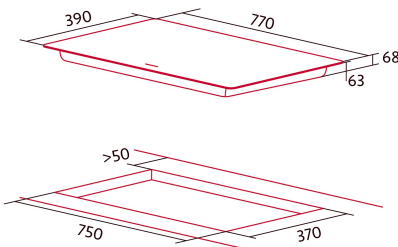

GENERAL INFORMATION

EAN/UPC	8435025741119
Subfamily	Induction

Product sheet

Number of cooking zones	3
Zone 1: Technology	Induction
Zone 1: Type of zone	Simple
Zone 1: Position	Front Left
Zone 1: Zone diameter (mm)	22
Zone 1: Power (kW)	2,3
Zone 1: Booster (kW)	3
Zone 1: Consumption (Wh / kg)	176,3
Zone 1B: Zone diameter (mm)	N/A
Zone 1C: Zone diameter (mm)	N/A
Zone 2: Technology	Induction
Zone 2: Type of zone	Simple
Zone 2: Position	Rear Centre
Zone 2: Zone diameter (mm)	18
Zone 2: Power (kW)	1,4
Zone 2: Consumption (Wh / kg)	184,9
Zone 2B: Zone diameter (mm)	N/A
Zone 2C: Zone diameter (mm)	N/A
Zone 3: Technology	Induction
Zone 3: Type of zone	Simple
Zone 3: Position	Right
Zone 3: Zone diameter (mm)	27
Zone 3: Power (kW)	2,3
Zone 3: Booster (kW)	3
Zone 3: Consumption (Wh / kg)	187,2
Zone 3B: Zone diameter (mm)	N/A
Zone 3C: Zone diameter (mm)	N/A
Zone 4: Technology	N/A
Zone 4: Type of zone	N/A
Zone 4: Position	N/A
Zone 4: Zone diameter (mm)	N/A
Zone 4B: Zone diameter (mm)	N/A
Zone 4C: Zone diameter (mm)	N/A
Zone 5: Technology	N/A
Zone 5: Type of zone	N/A
Zone 5: Position	N/A
Zone 5: Zone diameter (mm)	N/A
Zone 5B: Zone diameter (mm)	N/A
Zone 5C: Zone diameter (mm)	N/A
Zone 6: Technology	N/A
Zone 6: Type of zone	N/A
Zone 6: Position	N/A
Zone 6: Zone diameter (mm)	N/A
Zone 6B: Zone diameter (mm)	N/A
Zone 6C: Zone diameter (mm)	N/A

Dimensions

Width (mm)	770
Height (mm)	68
Depth (mm)	390
Built-in width (mm)	750
Built-in depth (mm)	370
Easy installation system	Quick Fix

Finishing

Material	Glass
Bevel	Front
Frame	No
Cooking supports	N/A

Control