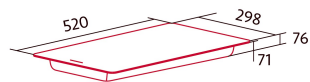

GENERAL INFORMATION

EAN/UPC	8435025741102
Subfamily	Induction

Product sheet

Number of cooking zones	2
Zone 1: Technology	Induction
Zone 1: Type of zone	Rectangular Flexible
Zone 1: Position	Front
Zone 1: Zone diameter (mm)	21x20
Zone 1: Power (kW)	1,6
Zone 1: Booster (kW)	1,85
Zone 1: Consumption (Wh / kg)	182,9
Zone 1B: Zone diameter (mm)	N/A
Zone 1C: Zone diameter (mm)	N/A
Zone 2: Technology	Induction
Zone 2: Type of zone	Rectangular Flexible
Zone 2: Position	Rear
Zone 2: Zone diameter (mm)	21x20
Zone 2: Power (kW)	2,1
Zone 2: Booster (kW)	3
Zone 2: Consumption (Wh / kg)	182,7
Zone 2B: Zone diameter (mm)	N/A
Zone 2C: Zone diameter (mm)	N/A
Zone 3: Technology	N/A
Zone 3: Type of zone	N/A
Zone 3: Position	N/A
Zone 3: Zone diameter (mm)	N/A
Zone 3B: Zone diameter (mm)	N/A
Zone 3C: Zone diameter (mm)	N/A
Zone 4: Technology	N/A
Zone 4: Type of zone	N/A
Zone 4: Position	N/A
Zone 4: Zone diameter (mm)	N/A
Zone 4B: Zone diameter (mm)	N/A
Zone 4C: Zone diameter (mm)	N/A
Zone 5: Technology	N/A
Zone 5: Type of zone	N/A
Zone 5: Position	N/A
Zone 5: Zone diameter (mm)	N/A
Zone 5B: Zone diameter (mm)	N/A
Zone 5C: Zone diameter (mm)	N/A
Zone 6: Technology	N/A
Zone 6: Type of zone	N/A
Zone 6: Position	N/A
Zone 6: Zone diameter (mm)	N/A
Zone 6B: Zone diameter (mm)	N/A
Zone 6C: Zone diameter (mm)	N/A

Dimensions

Width (mm)	298
Height (mm)	76
Depth (mm)	520
Built-in width (mm)	275
Built-in depth (mm)	500
Easy installation system	Quick Fix

Finishing

Material	Glass
Bevel	Front
Frame	No
Cooking supports	N/A

Control