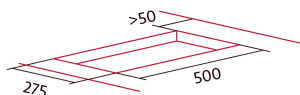

GENERAL INFORMATION

EAN/UPC	8435025741102
Subfamily	Induction

Product sheet

Number of cooking zones	2
Zone 1: Technology	Induction
Zone 1: Type of zone	Rectangular Flexible
Zone 1: Position	Front
Zone 1: Zone diameter (mm)	21x20
Zone 1: Power (kW)	1,6
Zone 1: Booster (kW)	1,85
Zone 1: Consumption (Wh / kg)	182,9
Zone 1B: Zone diameter (mm)	N/A
Zone 1C: Zone diameter (mm)	N/A
Zone 2: Technology	Induction
Zone 2: Type of zone	Rectangular Flexible
Zone 2: Position	Rear
Zone 2: Zone diameter (mm)	21x20
Zone 2: Power (kW)	2,1
Zone 2: Booster (kW)	3
Zone 2: Consumption (Wh / kg)	182,7
Zone 2B: Zone diameter (mm)	N/A
Zone 2C: Zone diameter (mm)	N/A
Zone 3: Technology	N/A
Zone 3: Type of zone	N/A
Zone 3: Position	N/A
Zone 3: Zone diameter (mm)	N/A
Zone 3B: Zone diameter (mm)	N/A
Zone 3C: Zone diameter (mm)	N/A
Zone 4: Technology	N/A
Zone 4: Type of zone	N/A
Zone 4: Position	N/A
Zone 4: Zone diameter (mm)	N/A
Zone 4B: Zone diameter (mm)	N/A
Zone 4C: Zone diameter (mm)	N/A
Zone 5: Technology	N/A
Zone 5: Type of zone	N/A
Zone 5: Position	N/A
Zone 5: Zone diameter (mm)	N/A
Zone 5B: Zone diameter (mm)	N/A
Zone 5C: Zone diameter (mm)	N/A
Zone 6: Technology	N/A
Zone 6: Type of zone	N/A
Zone 6: Position	N/A
Zone 6: Zone diameter (mm)	N/A
Zone 6B: Zone diameter (mm)	N/A
Zone 6C: Zone diameter (mm)	N/A

Dimensions

Width (mm)	298
Height (mm)	76
Depth (mm)	520
Built-in width (mm)	275
Built-in depth (mm)	500
Easy installation system	Quick Fix

Finishing

Material	Glass
Bevel	Front
Frame	No
Cooking supports	N/A

Control