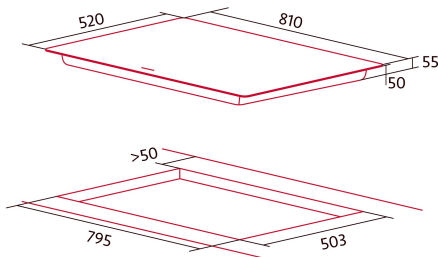

NorCook IH N8205 BK

Cod. 4104

EAN 8435025741041

4104_NorCook IH N8205 BK

GENERAL INFORMATION

EAN/UPC	8435025741041
Subfamily	Induction

Product sheet

Number of cooking zones	1
Zone 1: Technology	Induction
Zone 1: Type of zone	Total
Zone 1: Position	N/A
Zone 1: Zone diameter (mm)	75,5x38
Zone 1: Power (kW)	11
Zone 1: Consumption (Wh / kg)	191
Zone 1B: Zone diameter (mm)	N/A
Zone 1C: Zone diameter (mm)	N/A
Zone 2: Technology	N/A
Zone 2: Type of zone	N/A
Zone 2: Position	N/A
Zone 2: Zone diameter (mm)	N/A
Zone 2B: Zone diameter (mm)	N/A
Zone 2C: Zone diameter (mm)	N/A
Zone 3: Technology	N/A
Zone 3: Type of zone	N/A
Zone 3: Position	N/A
Zone 3: Zone diameter (mm)	N/A
Zone 3B: Zone diameter (mm)	N/A
Zone 3C: Zone diameter (mm)	N/A
Zone 4: Technology	N/A
Zone 4: Type of zone	N/A
Zone 4: Position	N/A
Zone 4: Zone diameter (mm)	N/A
Zone 4B: Zone diameter (mm)	N/A
Zone 4C: Zone diameter (mm)	N/A
Zone 5: Technology	N/A
Zone 5: Type of zone	N/A
Zone 5: Position	N/A
Zone 5: Zone diameter (mm)	N/A
Zone 5B: Zone diameter (mm)	N/A
Zone 5C: Zone diameter (mm)	N/A
Zone 6: Technology	N/A
Zone 6: Type of zone	N/A
Zone 6: Position	N/A
Zone 6: Zone diameter (mm)	N/A
Zone 6B: Zone diameter (mm)	N/A
Zone 6C: Zone diameter (mm)	N/A

Dimensions

Width (mm)	810
Height (mm)	55
Depth (mm)	520
Built-in width (mm)	795
Built-in height (mm)	50
Built-in depth (mm)	503
Easy installation system	Quick Fix

Finishing

Material	Glass
Bevel	Front
Frame	No
Cooking supports	N/A

Control