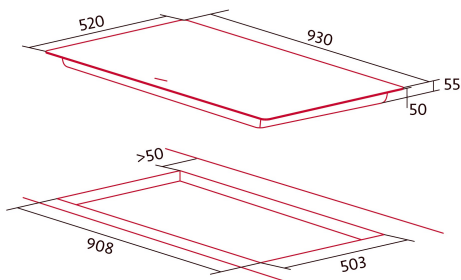

NorCook IH N9205 BK

Cod. 4103

EAN 8435025741034

4103_NorCook IH N9205 BK

GENERAL INFORMATION

EAN/UPC	8435025741034
Subfamily	Induction

Product sheet

Number of cooking zones	1
Zone 1: Technology	Induction
Zone 1: Type of zone	Total
Zone 1: Position	N/A
Zone 1: Zone diameter (mm)	87x38
Zone 1: Power (kW)	11
Zone 1: Consumption (Wh / kg)	190,7
Zone 1B: Zone diameter (mm)	N/A
Zone 1C: Zone diameter (mm)	N/A
Zone 2: Technology	N/A
Zone 2: Type of zone	N/A
Zone 2: Position	N/A
Zone 2: Zone diameter (mm)	N/A
Zone 2B: Zone diameter (mm)	N/A
Zone 2C: Zone diameter (mm)	N/A
Zone 3: Technology	N/A
Zone 3: Type of zone	N/A
Zone 3: Position	N/A
Zone 3: Zone diameter (mm)	N/A
Zone 3B: Zone diameter (mm)	N/A
Zone 3C: Zone diameter (mm)	N/A
Zone 4: Technology	N/A
Zone 4: Type of zone	N/A
Zone 4: Position	N/A
Zone 4: Zone diameter (mm)	N/A
Zone 4B: Zone diameter (mm)	N/A
Zone 4C: Zone diameter (mm)	N/A
Zone 5: Technology	N/A
Zone 5: Type of zone	N/A
Zone 5: Position	N/A
Zone 5: Zone diameter (mm)	N/A
Zone 5B: Zone diameter (mm)	N/A
Zone 5C: Zone diameter (mm)	N/A
Zone 6: Technology	N/A
Zone 6: Type of zone	N/A
Zone 6: Position	N/A
Zone 6: Zone diameter (mm)	N/A
Zone 6B: Zone diameter (mm)	N/A
Zone 6C: Zone diameter (mm)	N/A

Dimensions

Width (mm)	930
Height (mm)	55
Depth (mm)	520
Built-in width (mm)	908
Built-in height (mm)	50
Built-in depth (mm)	503
Easy installation system	Quick Fix

Finishing

Material	Glass
Bevel	Front
Frame	No
Cooking supports	N/A

Control