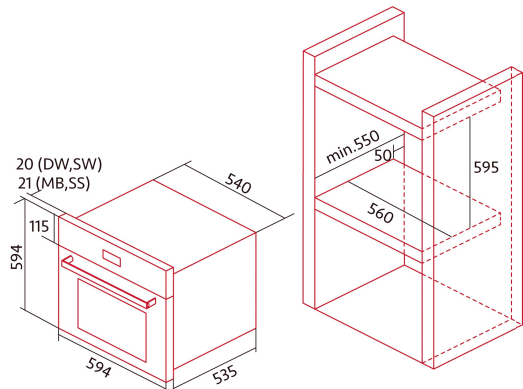

GENERAL INFORMATION

EAN/UPC	8422248348270
Subfamily	Multifunction

Product sheet

Energy Efficiency Index (EEI)	93,9
Energy efficiency class	A
Energy consumption in conventional mode (kWh/cycle)	0,93
Energy consumption in fan mode (kWh/cycle)	0,77
Heat source	Electricity
Number of cavities	1
Cavity volume (L)	65

Dimensions

Width (mm)	560
Height (mm)	595
Depth (mm)	550
Built-in width (mm)	594
Built-in height (mm)	594
Built-in depth (mm)	535

Controls

Control type	Electronic
Display	WHITE
Number of functions	9
Functions	Top_and_bottom_heating;Top heating with fan;Grill;Light;Eco;Fan;Defrosting;Double Grill;Bottom heating with fan
Timer	Electronic
On/off indicator	√
Thermostat indicator	√
Minimum temperature [°C]	50
Maximum temperature [°C]	250

Characteristics

Cleaning	No
Enamel	Easy cleaning Nclean enamel
Drop down grill	-
Removable inner glass	√
Number of light bulbs	25
Bulb power [W]	1
Number of door glasses	3
Manual door lock	-
Soft close	√
Cavity type	Flat
Side racks	√
Levels	5
Telescopic guides	0,75
Convection fan	√

Safety

Cooling fan	√
Overheating protection	√
Automatic safety shutdown	√
Pyrolysis door lock	-
Pyrolysis lock indicator	-

Electrical connection

Power of the upper heating element [W]	1200
Lower power of the heating element [W]	1100
Turbocharger power [W]	2303
Nominal voltage (V)	220-240
Nominal frequency (Hz)	50/60
Plug type	No plug

Accessories