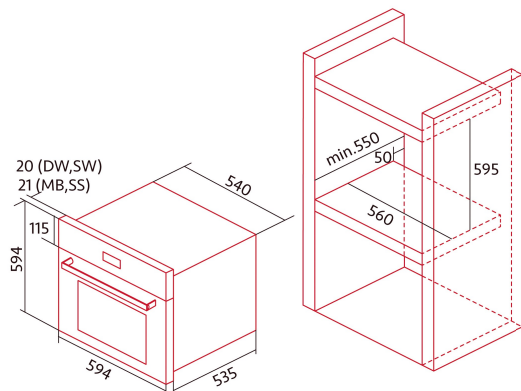

GENERAL INFORMATION

EAN/UPC	8422248348355
Subfamily	Multifunction

Product sheet

Energy Efficiency Index (EEI)	933
Energy efficiency class	A+
Heat source	Electricity
Appliance mass [Kg]	65
Number of cavities	1
Cavity volume (L)	65

Dimensions

Width (mm)	595
Height (mm)	596
Depth (mm)	560

Controls

Control type	Mechanical
Functions	Defrosting
Maximum temperature [°C]	250
Thermal probe	-

Characteristics

Cleaning	Pirólisis
Enamel	Easy cleaning Nclean enamel
Drop down grill	-
Removable inner glass	√
Number of light bulbs	25
Bulb power [W]	1
Number of door glasses	3
Soft close	√

Safety

Cooling fan	√
Overheating protection	√
Automatic safety shutdown	√

Electrical connection

Power of the upper heating element [W]	1200
Lower power of the heating element [W]	1100
Turbocharger power [W]	2300
Nominal voltage (V)	220-240
Nominal frequency (Hz)	50/60
Electric shock protection	Class I
Power cord length (m)	1
Plug type	No plug

Accessories

Deep tray	-
Steam tray	-
Grill	-
Inner grill	-
Telescopic guides	√
Tray handle	-
Removable tank	-
Pizza stone	-